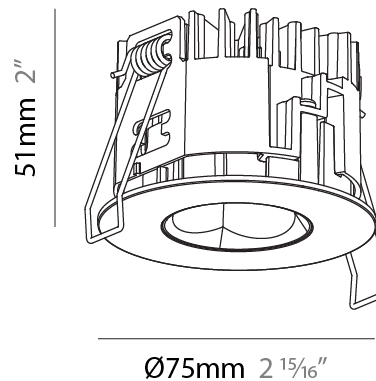

Series: Oiko Pro Round
Subseries: Oiko Pro Round Fixed
Partner: Prolicht
Division: Architectural
Installation: Recessed
Product Type: Downlight
Mounting Location: Ceiling
Light Distribution: Direct

PHYSICAL

Aperture Sizes - Downlights: 1"
Shape: Round
Diameter (mm): 75
Diameter (in): 2 ¹⁵/₁₆"
Height (mm): 51
Height (in): 2
Ceiling Thickness (mm): 1 - 25
Ceiling Thickness (in): 1/16 - 1 3/16
Min. Recessing Depth (mm): 55
Min. Recessing Depth (in): 2 ³/₁₆"
Diffuser: Lens Pack - Spread Lens / Linear Spread Lens / Honeycomb Louver
Fixture Finish: SSR / BKV / CWI / CRY / HAB / UFT / ITA / RUA / FTG / MYG / LOD / PUS / FRO / FUP / KIA / POP / BLS / SPG / MEY / GOH / CHC / COM / ABZ / JAG / OBR / MOS / ROR
Fixture Material: Aluminum Die Cast
Cut-out Measurements: 68mm / 2 11/16" Diameter

ELECTRICAL

Lamp Type: LED (Zhaga Standard)
Input Wattage (W): 14
Total Output Wattage (W): 12.7
Dimming: Dali Dimming
Driver Included: No
Driver Location: Recessed Housing
Driver Type: Constant Current - Universal (120Vac only for DALI driver)
Driver Class: Class 2
Input Voltage (V): 120 - 277
Constant Current (MA): 700

LED

Color Temperature (°K): 2700-6500 Tunable White
Max. Delivered Lumen (lm): 1240
Nominal Lumen (lm): 1460
CRI: >93 CRI
Lamp Life (hrs): 50000
Special LEDs offerings: Tunable White

OPTICAL

Reflector: 52
Adjustability: Fixed

RATINGS AND CERTIFICATIONS

Certified By: Certified for North American Standards
IP rating: IP20